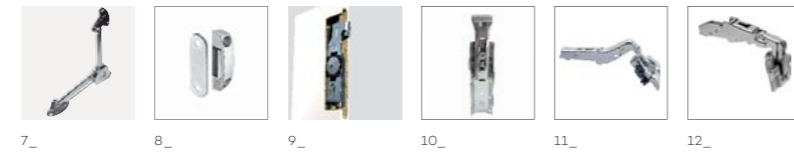

7_

8_

9_

10_

11_

12_